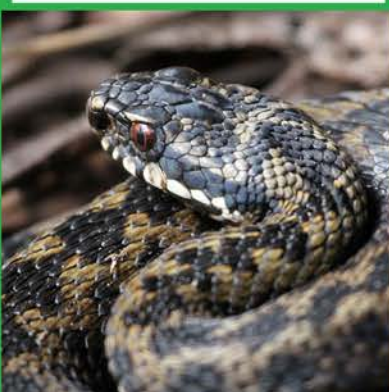

# Reptiles & Amphibians!

We have seven species of amphibian and six species of reptile native to the UK!

Find out more great ways to help wildlife and get involved in the iDot project at [www.iDot-waf.org.uk](http://www.iDot-waf.org.uk)

# Reptiles & Amphibians!

We have seven species of amphibian and six species of reptile native to the UK!

Smooth snake

Smooth newt

Sand lizard

Common toad

Natterjack toad

Common lizard

Grass snake

Palmate newt

European adder

Common frog

Great crested newt

Slow worm